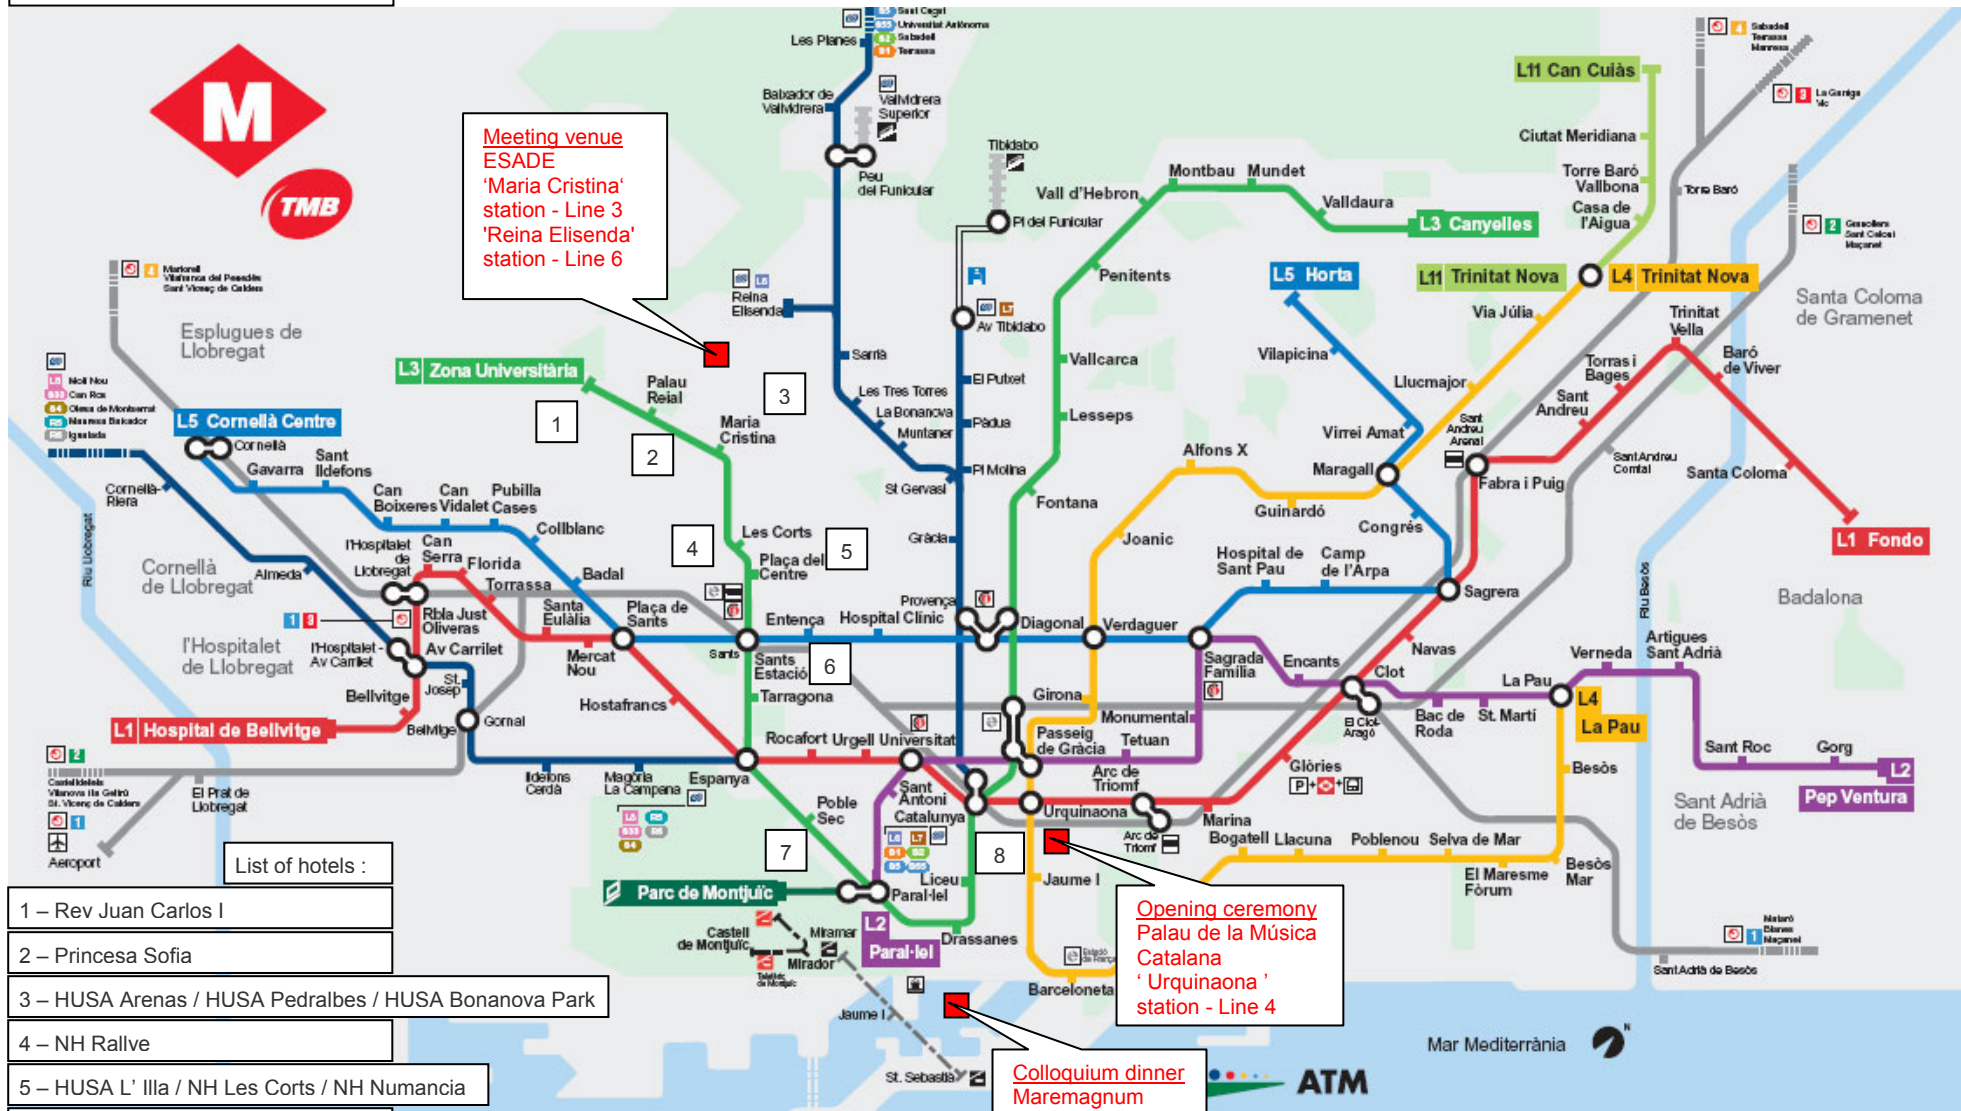

25th EGOS Colloquium
 July 2–4, 2009
 ESADE Business School
 Barcelona, Spain

Meeting venue
 ESADE
 'Maria Cristina'
 station - Line 3
 'Reina Elisenda'
 station - Line 6

Opening ceremony
 Palau de la Música
 Catalana
 'Urquinaona'
 station - Line 4

Colloquium dinner
 Maremagnum
 'Drassanes'
 station - Line 3

List of hotels :

- 1 – Rev Juan Carlos I
- 2 – Princesa Sofia
- 3 – HUSA Arenas / HUSA Pedralbes / HUSA Bonanova Park
- 4 – NH Rallve
- 5 – HUSA L' Illa / NH Les Corts / NH Numancia
- 6 – Barceló Sants
- 7 – Silken Concordia / Trvd Apolo / NN Paral.lel
- 8 – NH Duc de la Victoria / HUSA Oriente